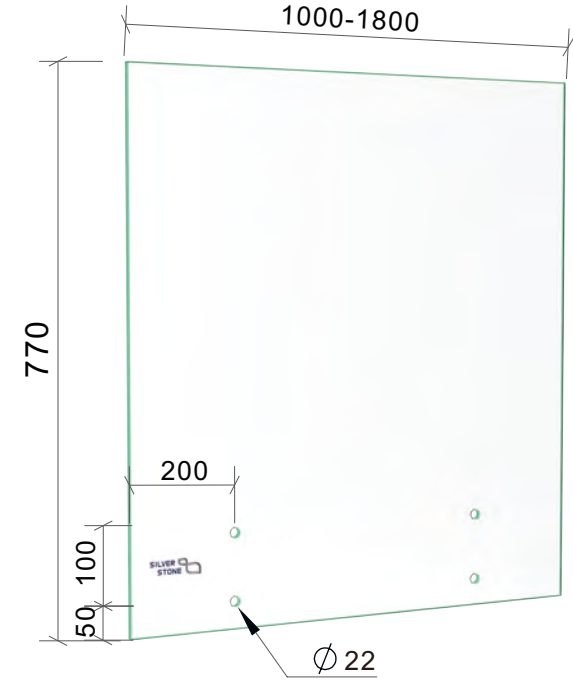

| |
|-----------------|
| Drawing ID |
| FHS770(500-950) |

| |
|-------------------|
| Drawing ID |
| FHS770(1000-1800) |

MATERIAL:

12mm Frosted Heat Soaked Glass

CATALOGUE AND DESCRIPTION:

- > Glass Products
- > Balustrade Glass
- > FHS770 Series